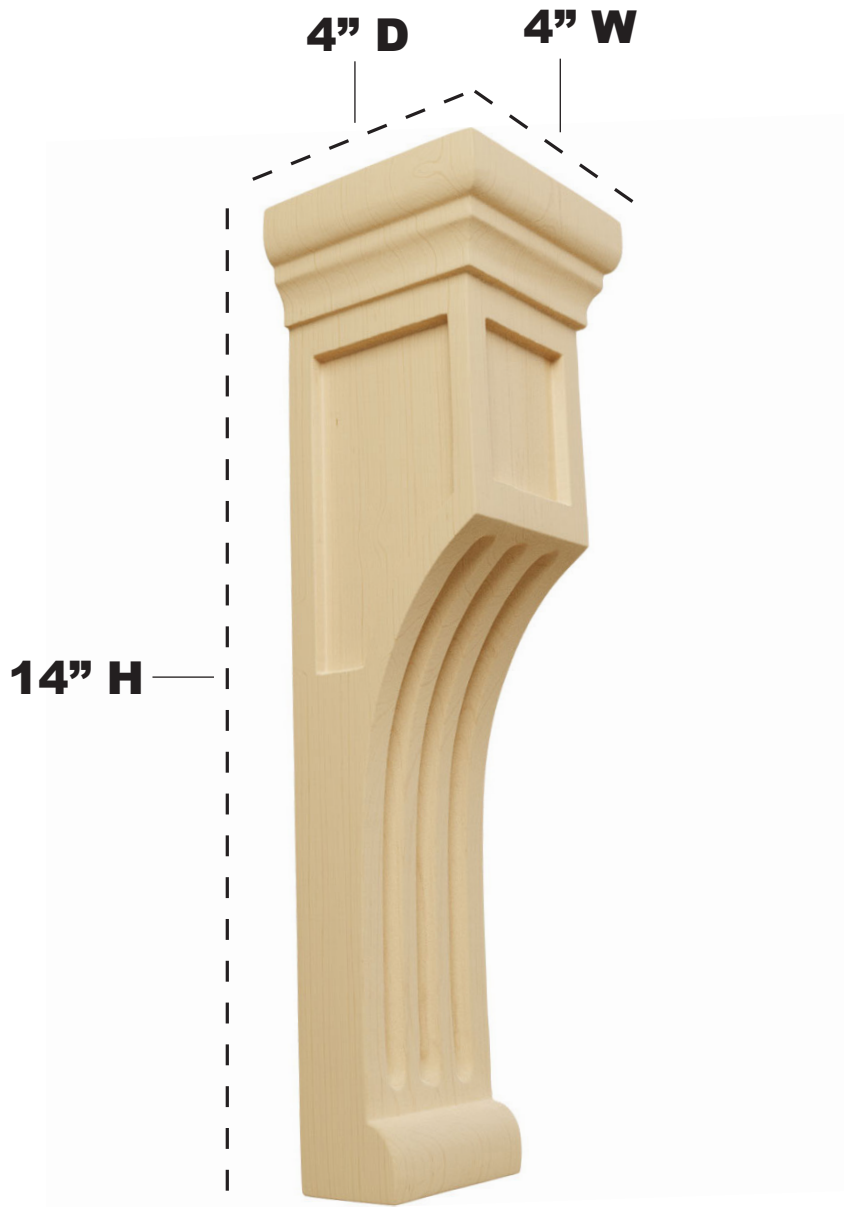

4 INCH W X 4 INCH D X 14 INCH H RECESSED GROOVE CORBEL

ITEM NO.: COR04X04X14RE

FRONT VIEW

PROFILE VIEW

AVAILABLE WOOD SPECIES:

ALDER

CHERRY

MAPLE